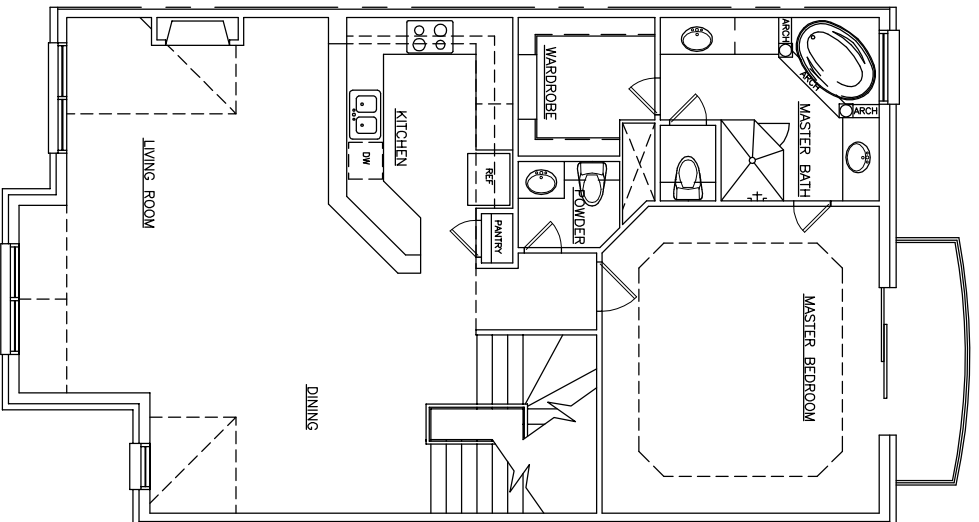

FIRST FLOOR PLAN

SECOND FLOOR PLAN

THIRD FLOOR PLAN

THE WINDSOR – PLAN 2072

**THE MANORS AT
VALLEY RANCH**
631 Rockingham Dr., Irving, TX
www.manorsatvalleyranch.com

The Manors at Valley Ranch reserves the right to change plans and specifications without notice. Alterations or modifications of balconies may change due to local municipal requirements.