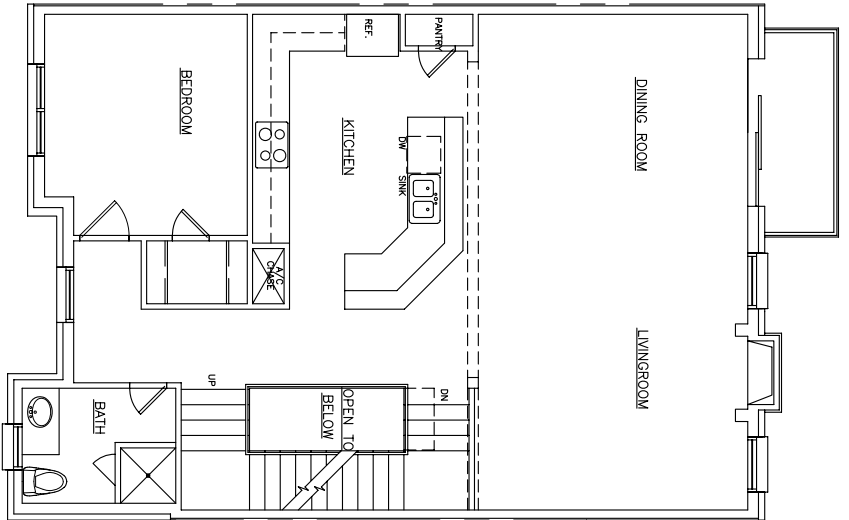

FIRST FLOOR PLAN

SECOND FLOOR PLAN

THIRD FLOOR PLAN

THE STRATFORD – PLAN 2600

**THE MANORS AT
VALLEY RANCH**
631 Rockingham Dr., Irving, TX
www.manorsatvalleyranch.com

The Manors at Valley Ranch reserves the right to change plans and specifications. Size and configuration of balconies may change due to local municipal requirements.