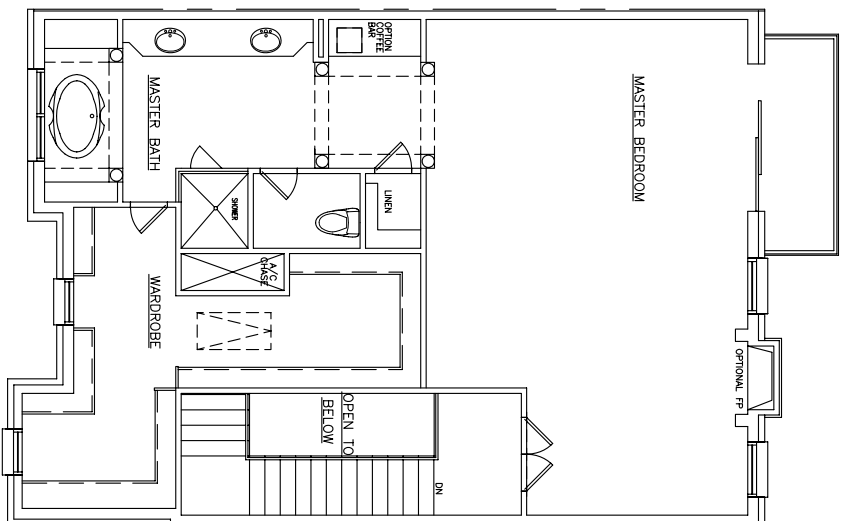

FIRST FLOOR PLAN

SECOND FLOOR PLAN

THIRD FLOOR PLAN

THE STRATFORD – PLAN 2600

**THE MANORS AT
VALLEY RANCH**
631 Rockingham Dr., Irving, TX
www.manorsatvalleyranch.com

The Manors at Valley Ranch reserves the right to change plans and specifications. Size and configuration of balconies may change due to local municipal requirements.