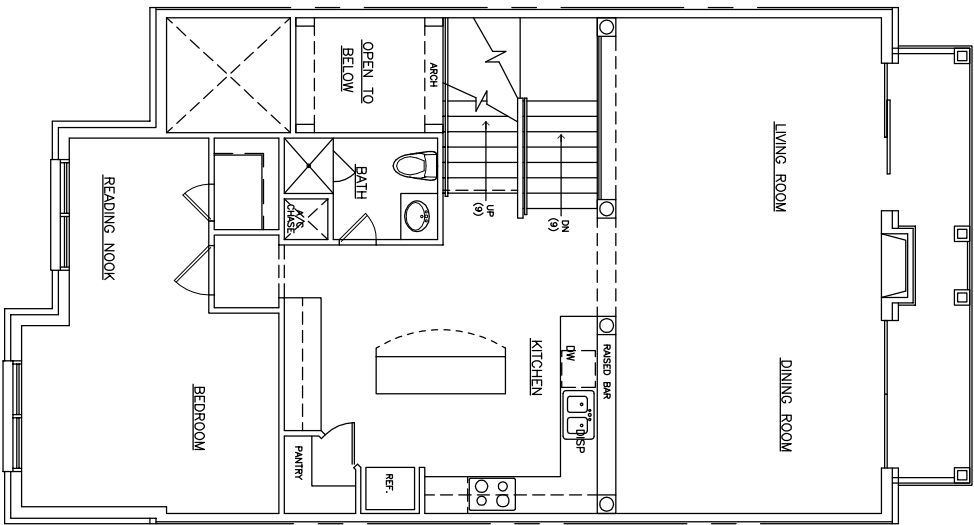

SECOND FLOOR OPTION 1
ONE BEDROOM/OFFICE

SECOND FLOOR OPTION 2
ONE BEDROOM

THE KENSINGTON — PLAN 3004

**THE MANORS AT
VALLEY RANCH**
631 Rockingham Dr., Irving, TX
www.manorsatvalleyranch.com

The Manors at Valley Ranch reserves the right to change plans and specifications without notice. Alterations or variations of balconies may change due to local municipal requirements.