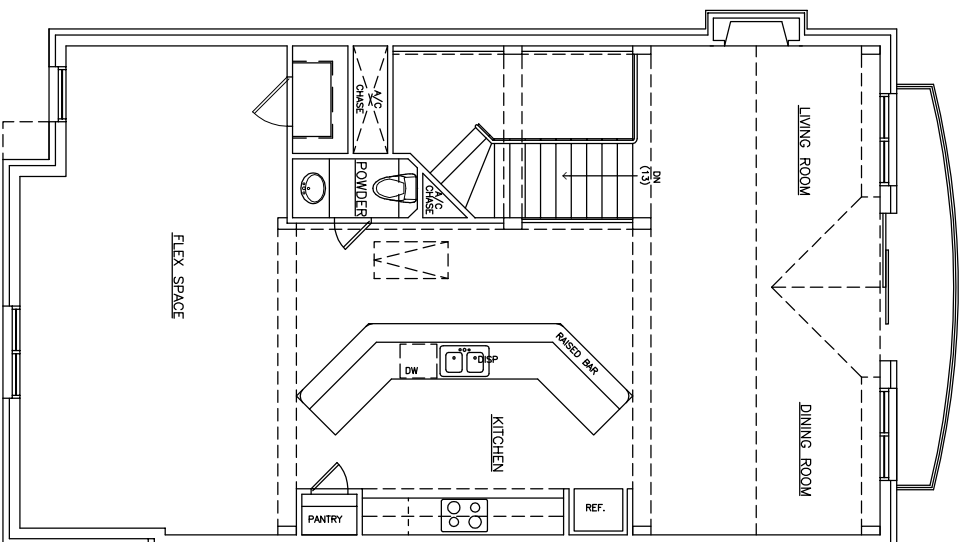

FIRST FLOOR PLAN

SECOND FLOOR PLAN

THE CHELSEY – PLAN 2166

**THE MANORS AT  
VALLEY RANCH**  
631 Rockingham Dr., Irving, TX  
[www.manorsatvalleyranch.com](http://www.manorsatvalleyranch.com)

The Manors at Valley Ranch reserves the right to change plans and specifications without notice. Specifications of balconies may change due to local municipal requirements.