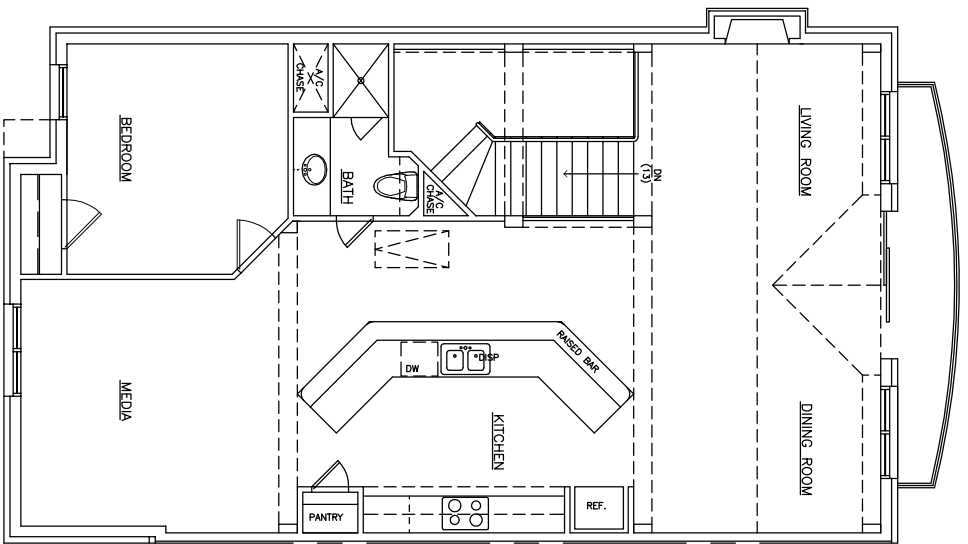

SECOND FLOOR OPTION 1
TWO BEDROOMS

SECOND FLOOR OPTION 2
ONE BEDROOM/MEDIA

THE CHELSEY — PLAN 2166

**THE MANORS AT
VALLEY RANCH**
631 Rockingham Dr., Irving, TX
www.manorsatvalleyranch.com

The Manors at Valley Ranch reserves the right to change plans and specifications without notice. Alterations or preparation of balconies may change due to local municipal requirements.